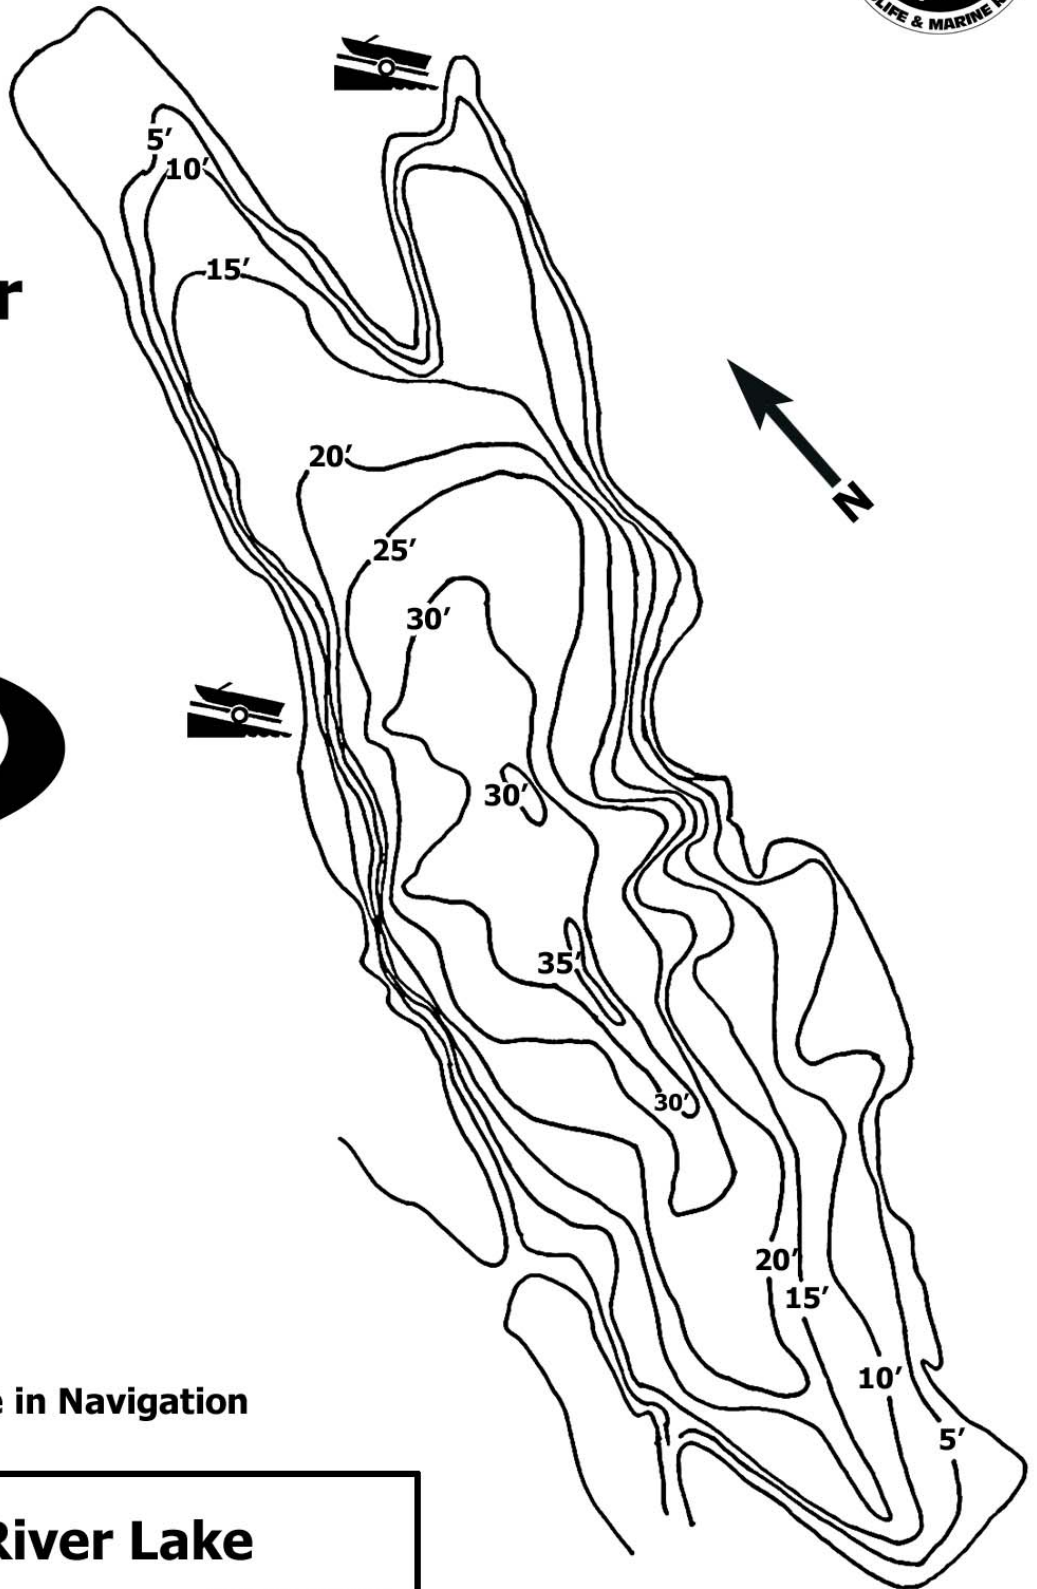

Region 6

Indian River Lake

Not For Use in Navigation

Indian River Lake

County: Lewis

Town: Diana

Surface Area: 176 Acres

Fish Species Present: Northern Pike, Largemouth Bass, Yellow Perch, Smallmouth Bass, Pumpkinseed, Black Crappie, Brown Bullhead

Scale: 0  720 ft